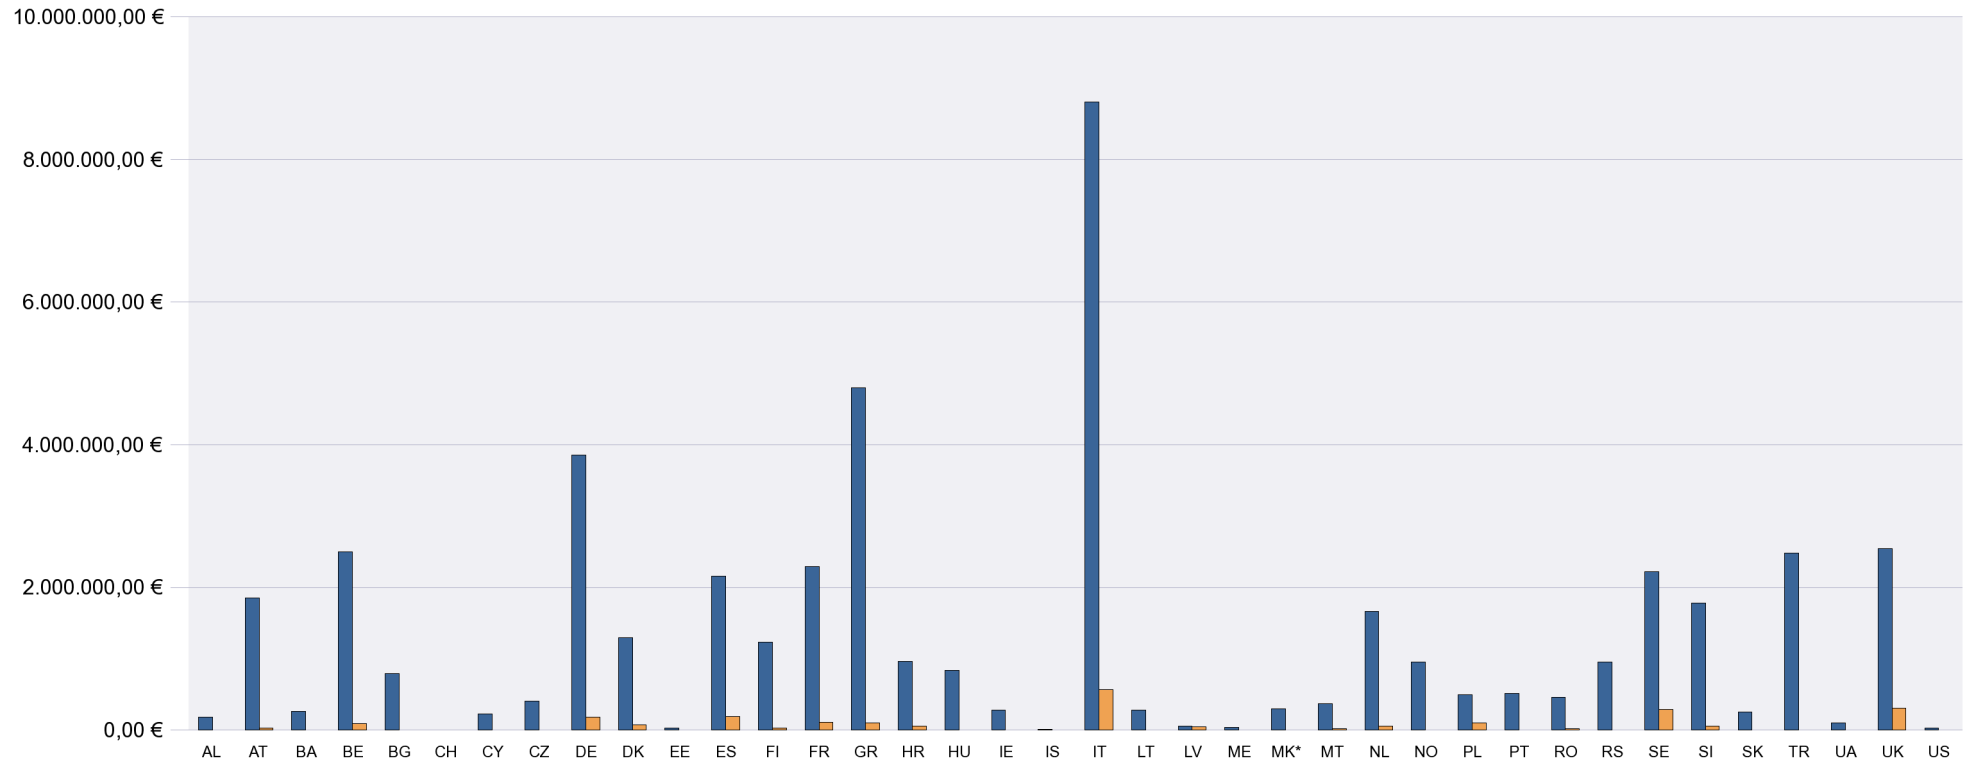

2016 - Support to Refugee Integration Projects - Demand by Country (project leader + partners) - Submitted/Selected projects

\* Provisional code which does not prejudice in any way the definitive nomenclature for this country, which will be agreed following the conclusion of negotiations currently taking place under the auspices of the United Nations.